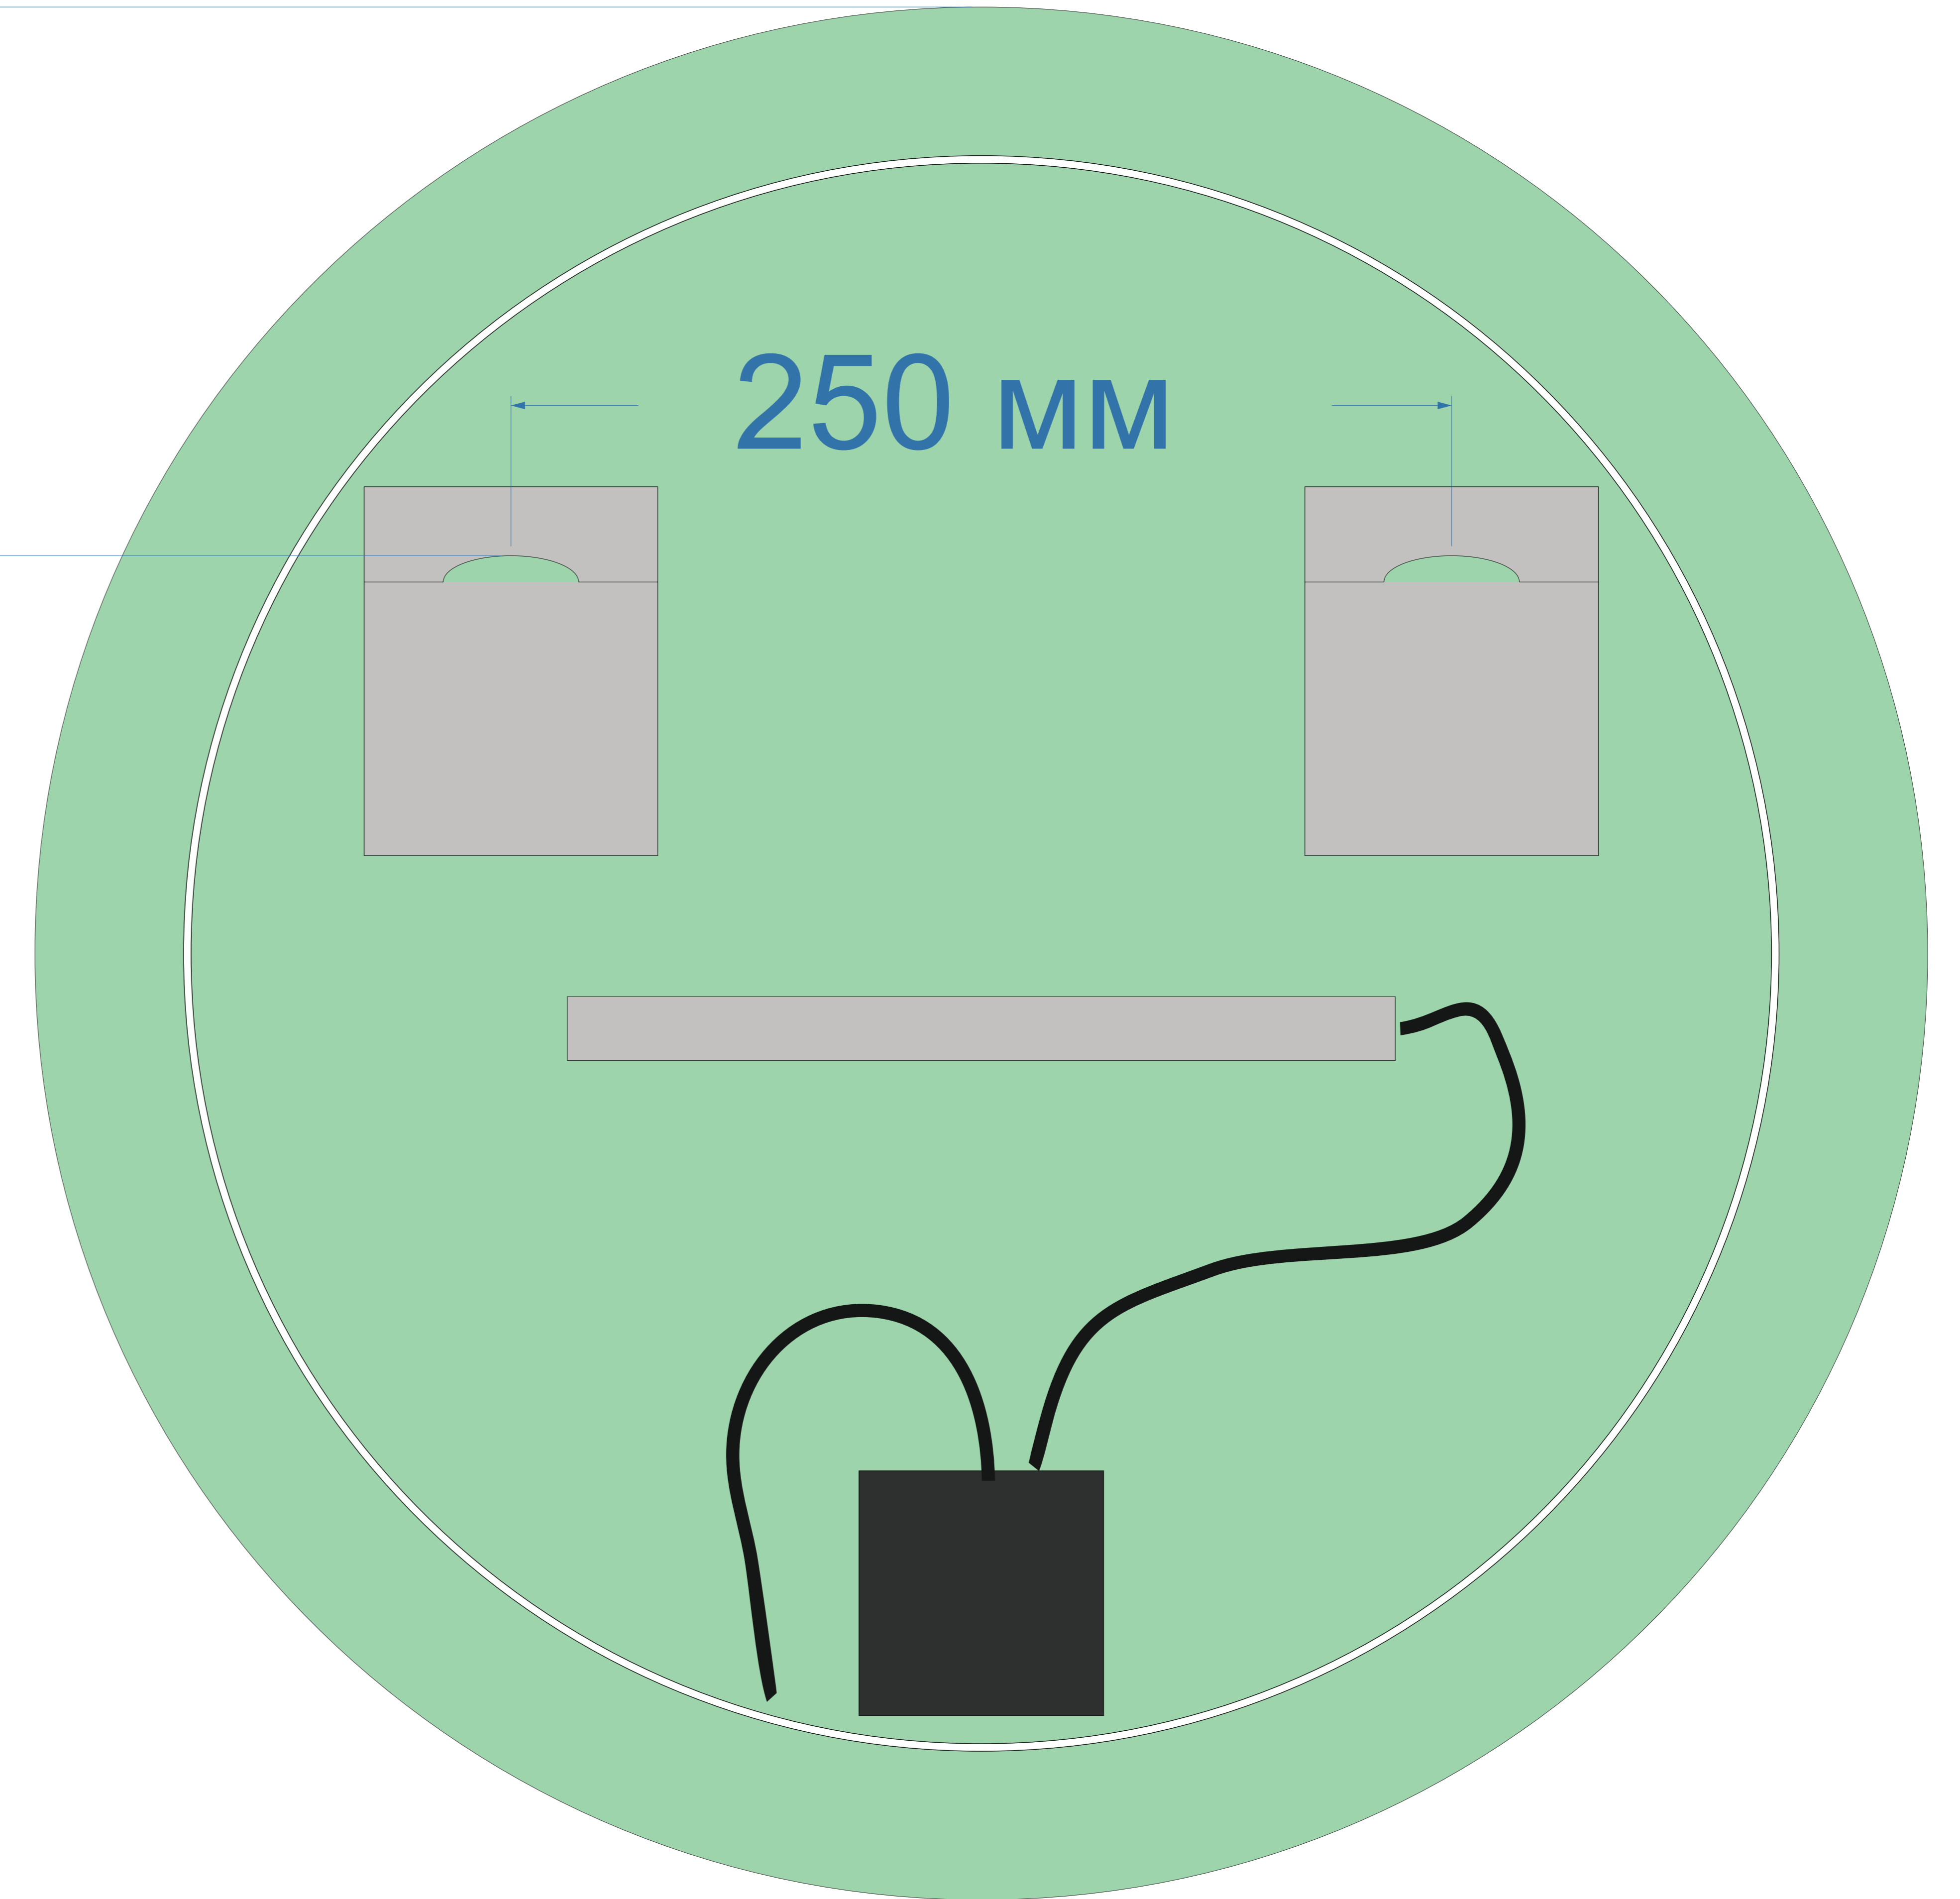

Savanna-Lite D500

500 MM

24 MM

145 MM

250 MM